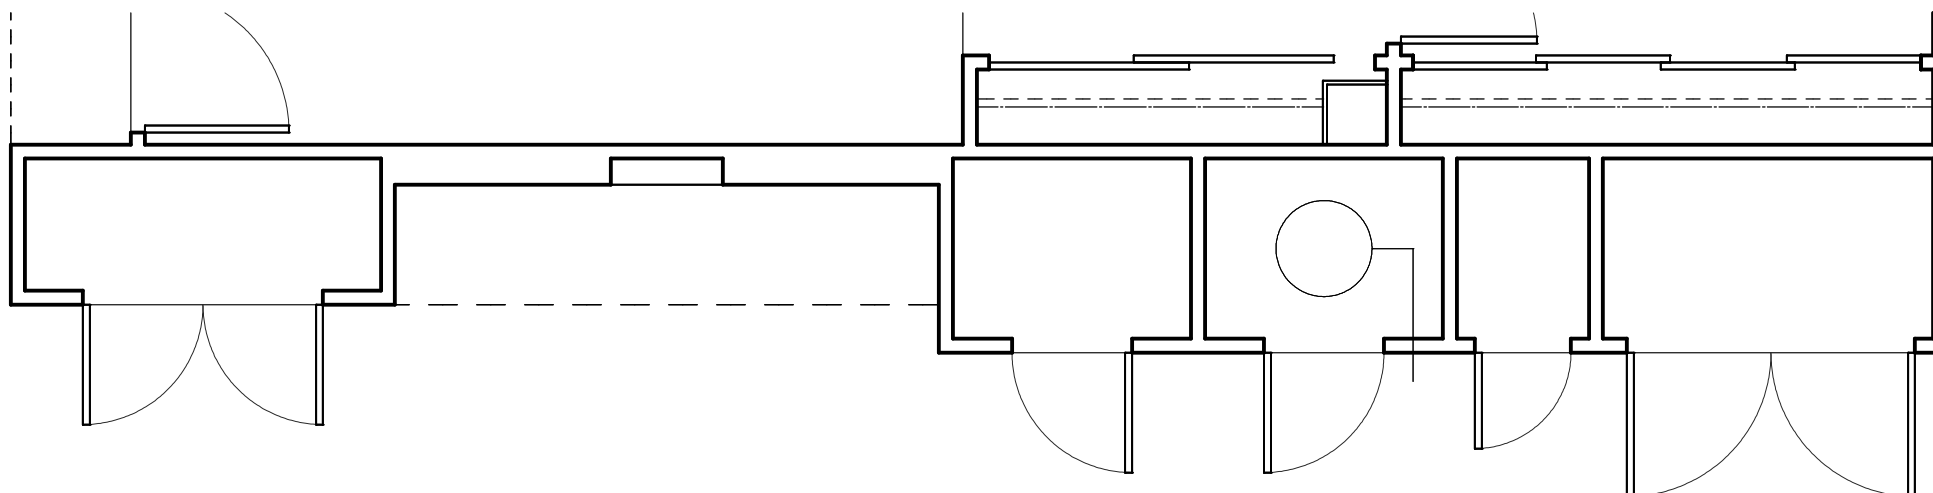

FLOOR PLAN E ALT.1

FLOOR PLAN E

FLOOR PLAN E ALT.2

VILLA VASONA APARTMENTS

UNIT FLOOR PLAN E AND E ALT.'S
ONE BEDROOM 563 SQ.FT.

MUSSER: ARCHITECTS, INC.