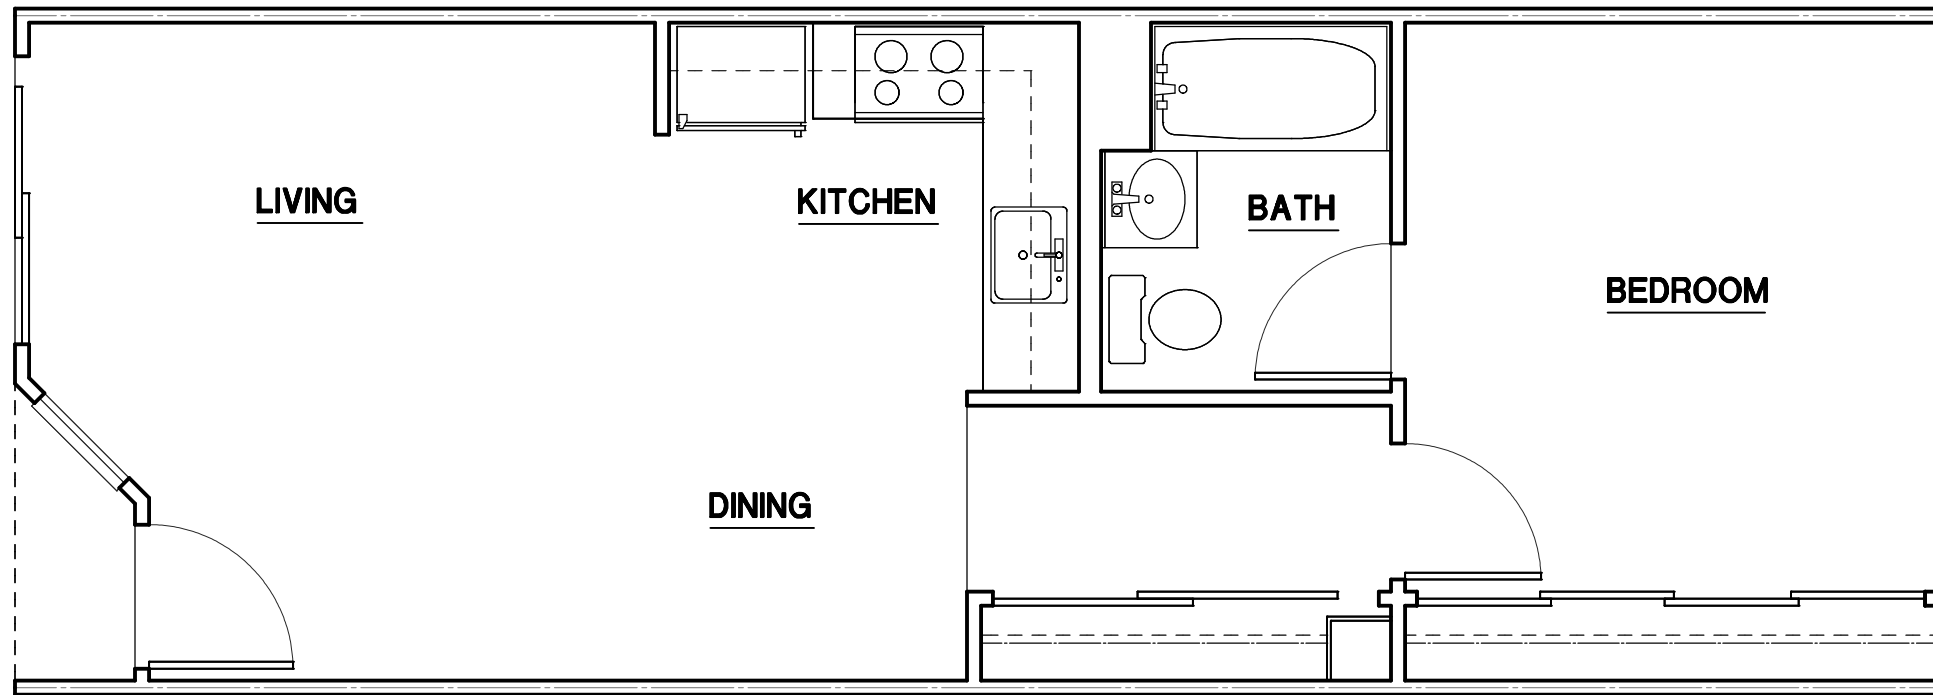

FLOOR PLAN E ALT.1

FLOOR PLAN E

FLOOR PLAN E ALT.2

VILLA VASONA APARTMENTS

UNIT FLOOR PLAN E AND E ALT.'S
ONE BEDROOM 563 SQ.FT.

MUSSER: ARCHITECTS, INC.